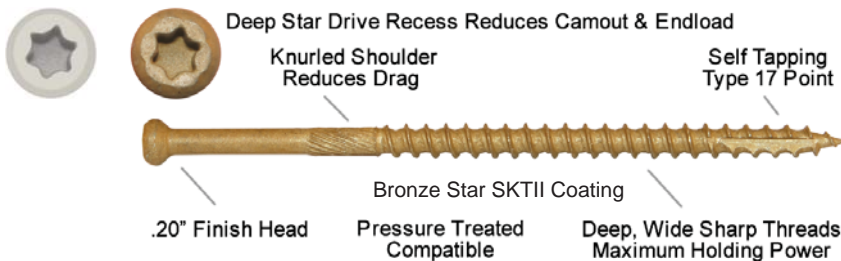

THE ULTIMATE FASTENERS

TOLL FREE: 877-844-8880
WWW.SCREW-PRODUCTS.COM

Star Drive Cabinetry Screws

The Ultimate In Cabinetry Screws!

CTX Gold Star Cabinet Screws #10 x 2-1/4" to 3"

White Head Available!

FREE BITS Included!

CTX Gold Star Pocket Screws #7 x 1-1/4" and 1-1/2"

FREE BITS Included!

FSC Bronze Star Finish Head Screws #7 x 1-5/8" to 3"

White Head Available!

FREE BITS Included!

AC257 Approved!

CCTX Bronze Star Modified Truss Screws #7 x 1-1/4" to 2-1/2"