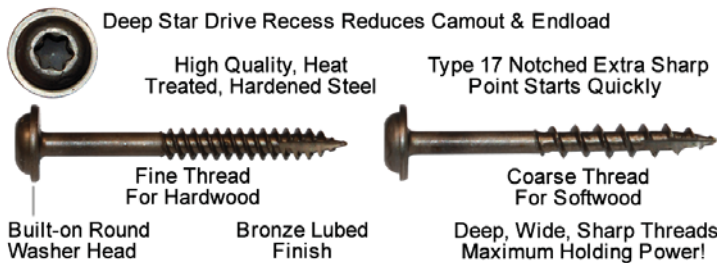

THE ULTIMATE FASTENERS

TOLL FREE: 877-844-8880
WWW.SCREW-PRODUCTS.COM

Star Drive Cabinetry Screws

The Ultimate In Cabinetry Screws!

CTX Gold Star Cabinet Screws #10 x 2-1/4" to 3"

White Head Available!

FREE BITS Included!

CTX Gold Star Pocket Screws #7 x 1-1/4" and 1-1/2"

FREE BITS Included!

FSC Bronze Star Finish Head Screws #7 x 1-5/8" to 3"

White Head Available!

FREE BITS Included!

AC257 Approved!

CCTX Bronze Star Modified Truss Screws #7 x 1-1/4" to 2-1/2"