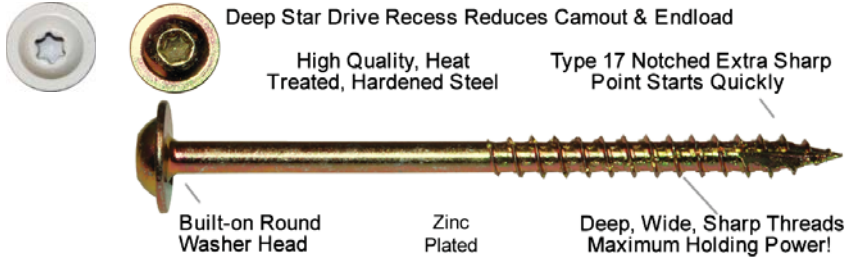

THE ULTIMATE FASTENERS

TOLL FREE: 877-844-8880
WWW.SCREW-PRODUCTS.COM

Star Drive Cabinetry Screws

The Ultimate In Cabinetry Screws!

CTX Gold Star Cabinet Screws #10 x 2-1/4" to 3"

White Head Available!

FREE BITS Included!

CTX Gold Star Pocket Screws #7 x 1-1/4" and 1-1/2"

FREE BITS Included!

FSC Bronze Star Finish Head Screws #7 x 1-5/8" to 3"

White Head Available!

FREE BITS Included!

AC257 Approved!

CCTX Bronze Star Modified Truss Screws #7 x 1-1/4" to 2-1/2"